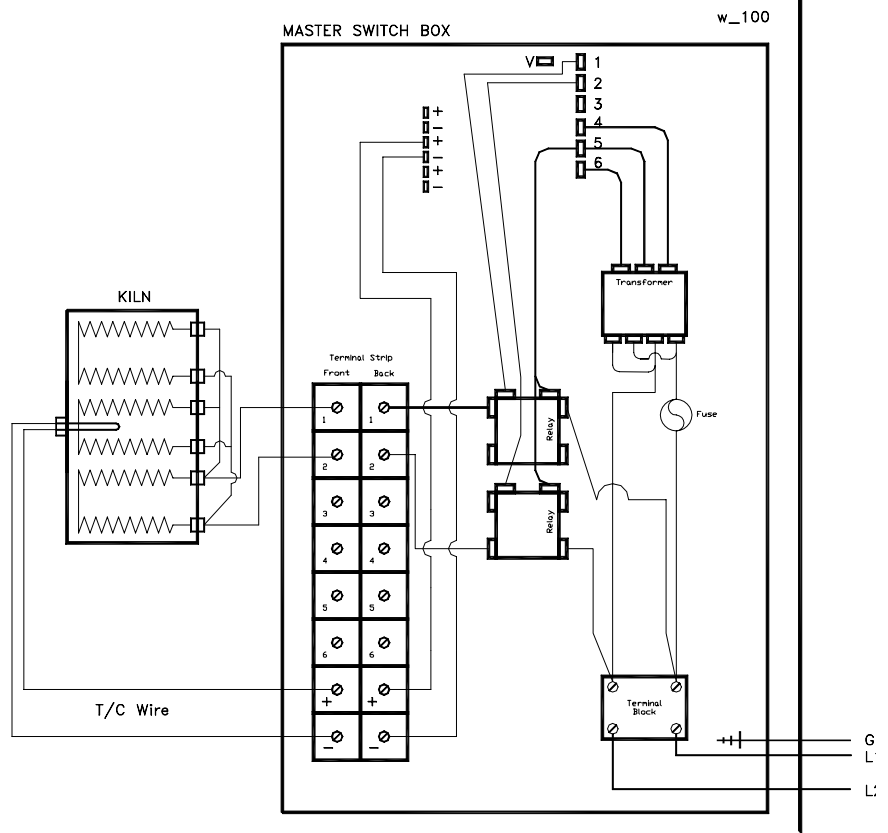

KM614 Wiring Diagram

Wiring Diagram
Automatic Kiln
Models:
KM614
Single Zone
1-Phase

MJH 11/02/99

WIRING DIAGRAMS

(continued)