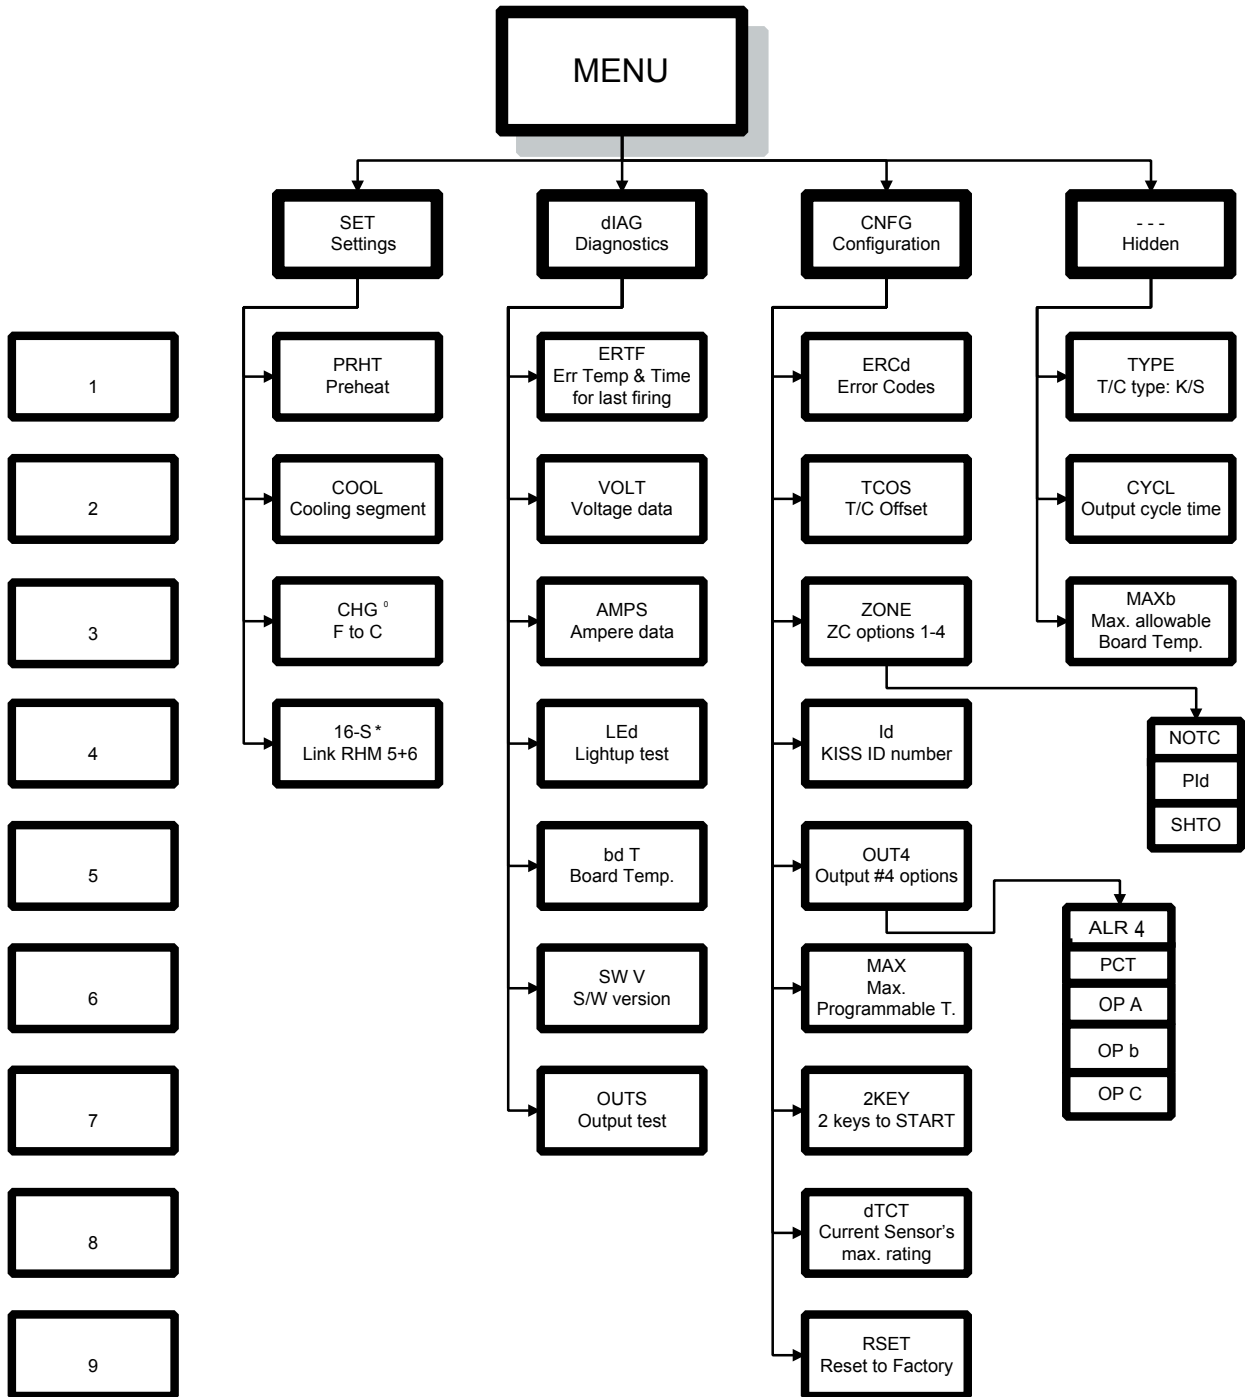

# KILN MASTER MENU TREE

\* - Only available when Ramp/Hold Program #5 is "active".